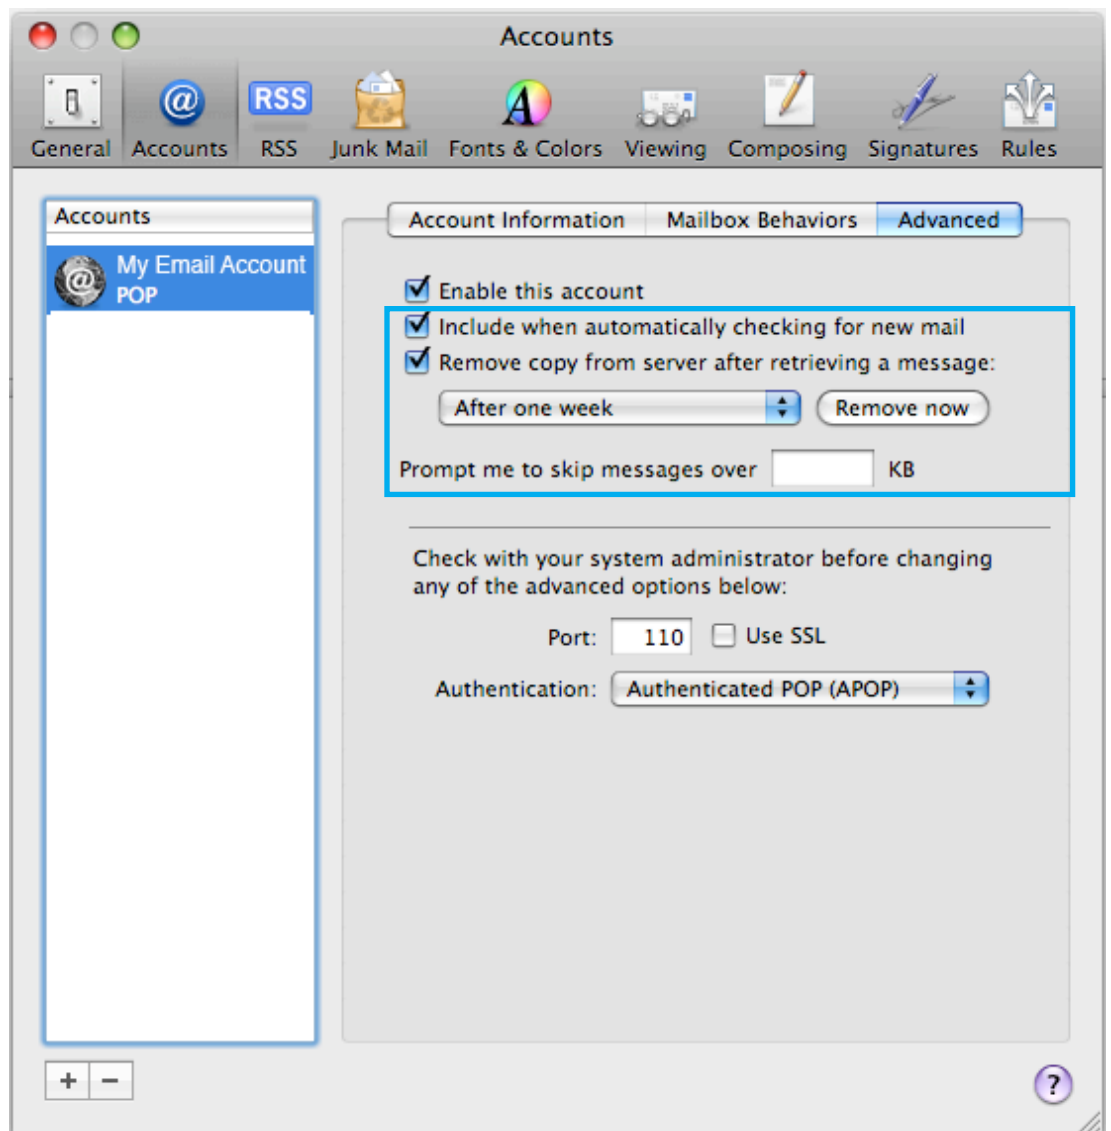

Setting up your email account Apple OSX Mail

Apple Mail Setup

Only change this setting if you wish to send mail via another SMTP Server.

Apple Mail Setup

Adjust settings in this area to your own requirements.